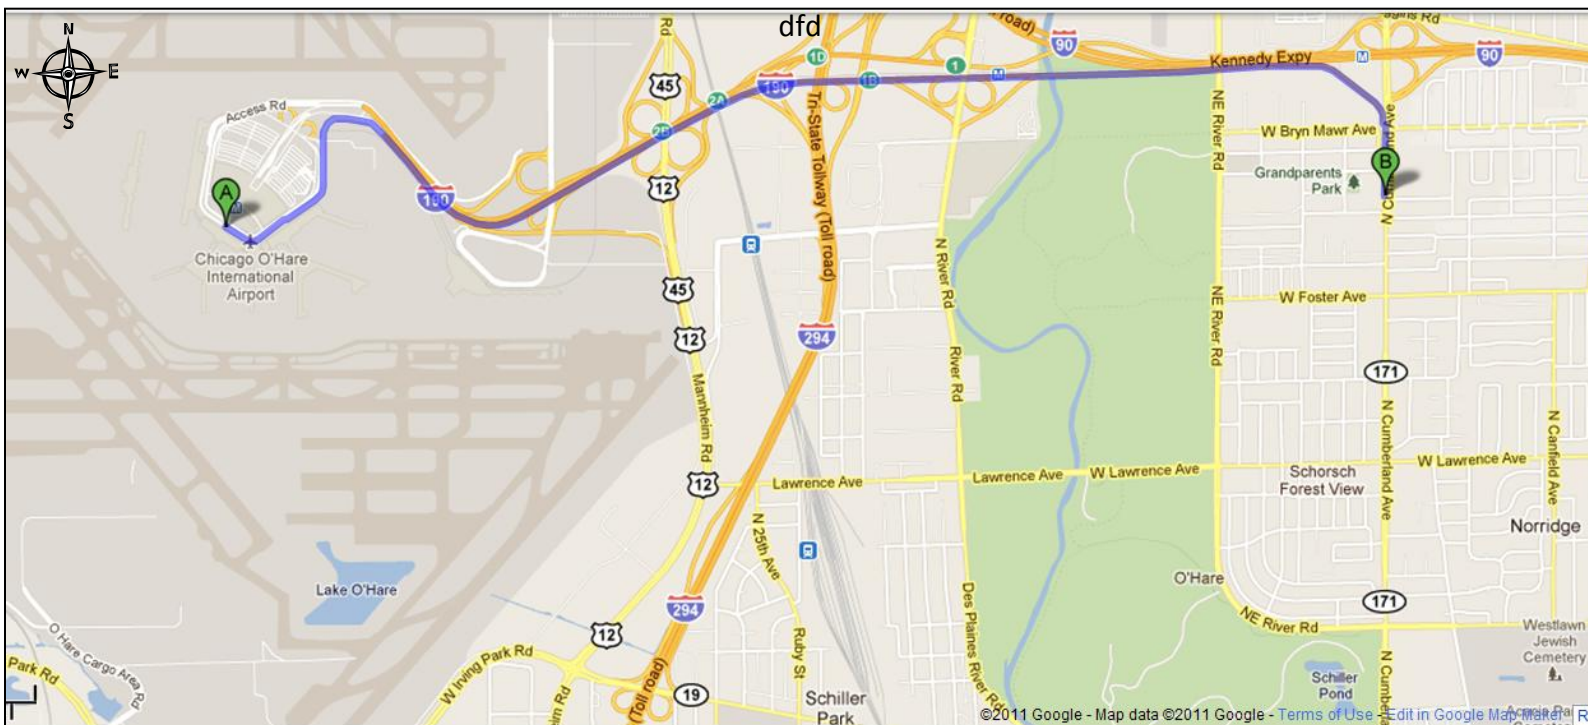

## Overview

The ABR is currently developing a new Exam Center, centrally located in Chicago, Illinois. The 30,372-square-foot center, which will seat approximately 560 examinees, will open in spring 2012. The Center is located at 5440 N. Cumberland Avenue, Suite 200, approximately 4-½ miles from O’Hare Airport and accessible from the Chicago Transit Authority’s Blue Line.

The following pages include [subway/walking directions](#) via Chicago Transit Authority (CTA), [driving directions](#) from the airport to the center, [overflow parking](#) at the Cumberland CTA station, and a list of [nearby hotels](#).

# Subway/Walking Directions via Chicago Transit Authority (CTA) Blue Line Transit Station at O’Hare Airport to ABR Chicago Exam Center (~30 minute transit time)

- 1) Board the Blue Line subway at O’Hare Airport heading toward Forest Park – approximately 16-minute ride
- 2) Get off the Blue Line subway at Cumberland Avenue stop
- 3) Exit Blue Line subway platform by heading west to highway overpass following the “South to Cumberland Ave” signs
- 4) Walk over highway overpass, heading south
- 5) From the bottom of the highway overpass stairway head southeast to N. Cumberland Avenue
- 6) Continue south along N. Cumberland Avenue to address on the west side of the road

## Driving Directions from O’Hare International Airport to ABR Chicago Exam Center

- 1) Head southeast on Access Rd.
- 2) Keep right at the fork
- 3) Continue onto I-190 E
- 4) Take the exit onto I-190 E
- 5) Take exit 79A for Cumberland Avenue S/IL-171 S
- 6) Merge onto IL-171 S/N Cumberland Avenue, destination will be on the west side of Cumberland Avenue